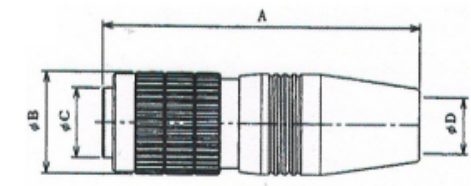

S1

A Ø35 B Ø10.5 C Ø6.7 D Ø5

IDS Product Data:

Item number: AD00232
 Matchcode: I/O drag chain cable, straight, screwable, 5 m
 Date: 04.05.2017

Product Details:

Connector
S1: Hirose HR25-7TP-8S, 8-pin, female
Cable
K1: Drag chain cable, Supertronic-C-PVC, 4 x 0,14², open end, black, cable length: 5 m

Wiring Diagram:

Pin	Configuration	K1
1		
2	Flash OUT (-)	Green
3		
4	Trigger IN (-)	Brown
5	Flash OUT (+)	Yellow
6		
7	Trigger IN (+)	White
8		

* This document is the property of IDS Imaging Development Systems GmbH. It must not be copied or otherwise disclosed without prior written consent.